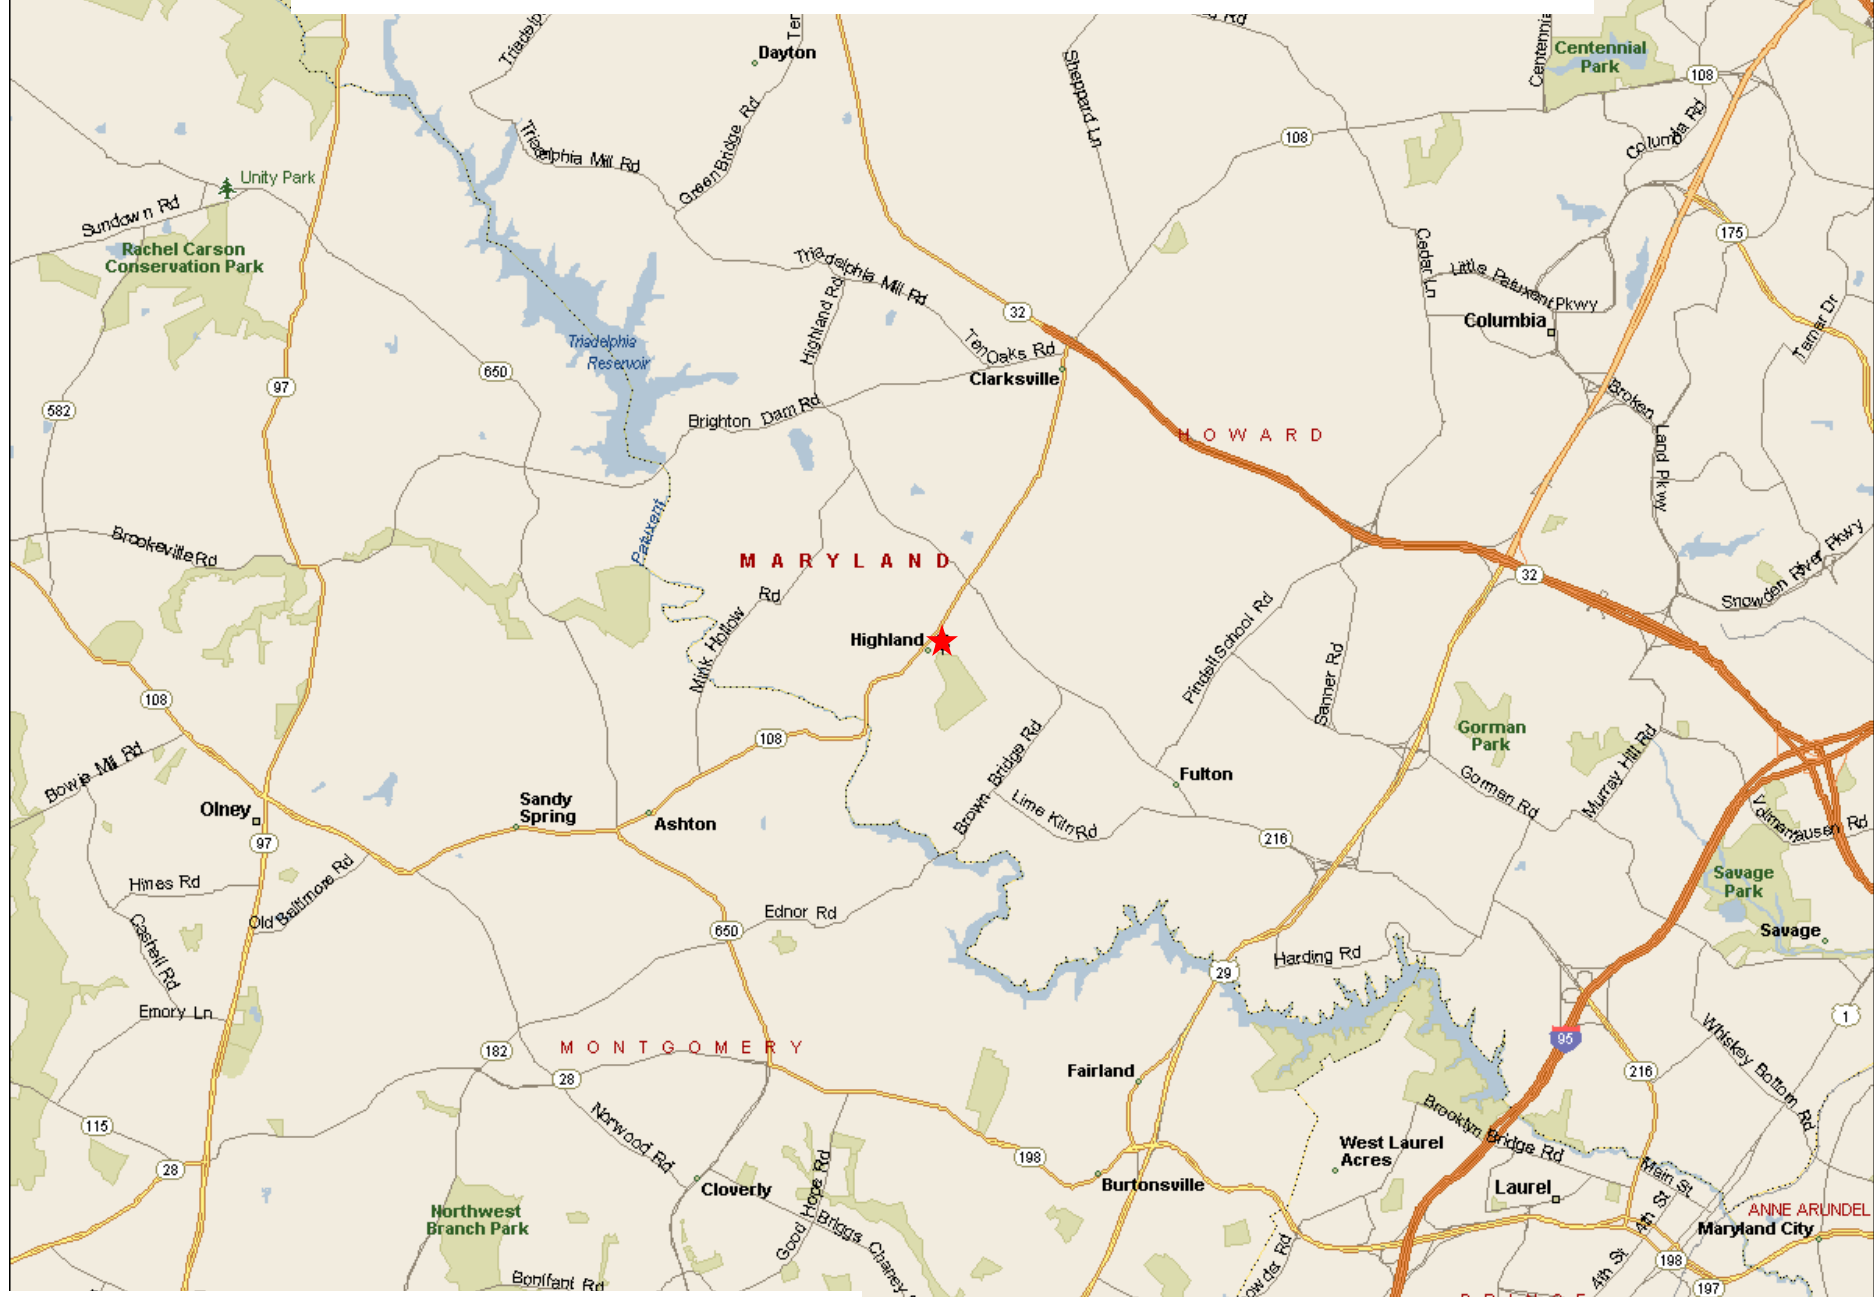

# Schooley Mill Park – 17925 Hall Shop Road, Highland, MD 20777

From Rte. 108 West: continue to Hall Shop Rd and turn left. Go approx .5 mile to park on left. From 108 East: turn right on Hall Shop Rd.

Schooley Mill Park – 17925 Hall Shop Road, Highland, MD 20777

From Rte. 108 West: continue to Hall Shop Rd and turn left. Go approx .5 mile to park on left. From 108 East: turn right on Hall Shop Rd.