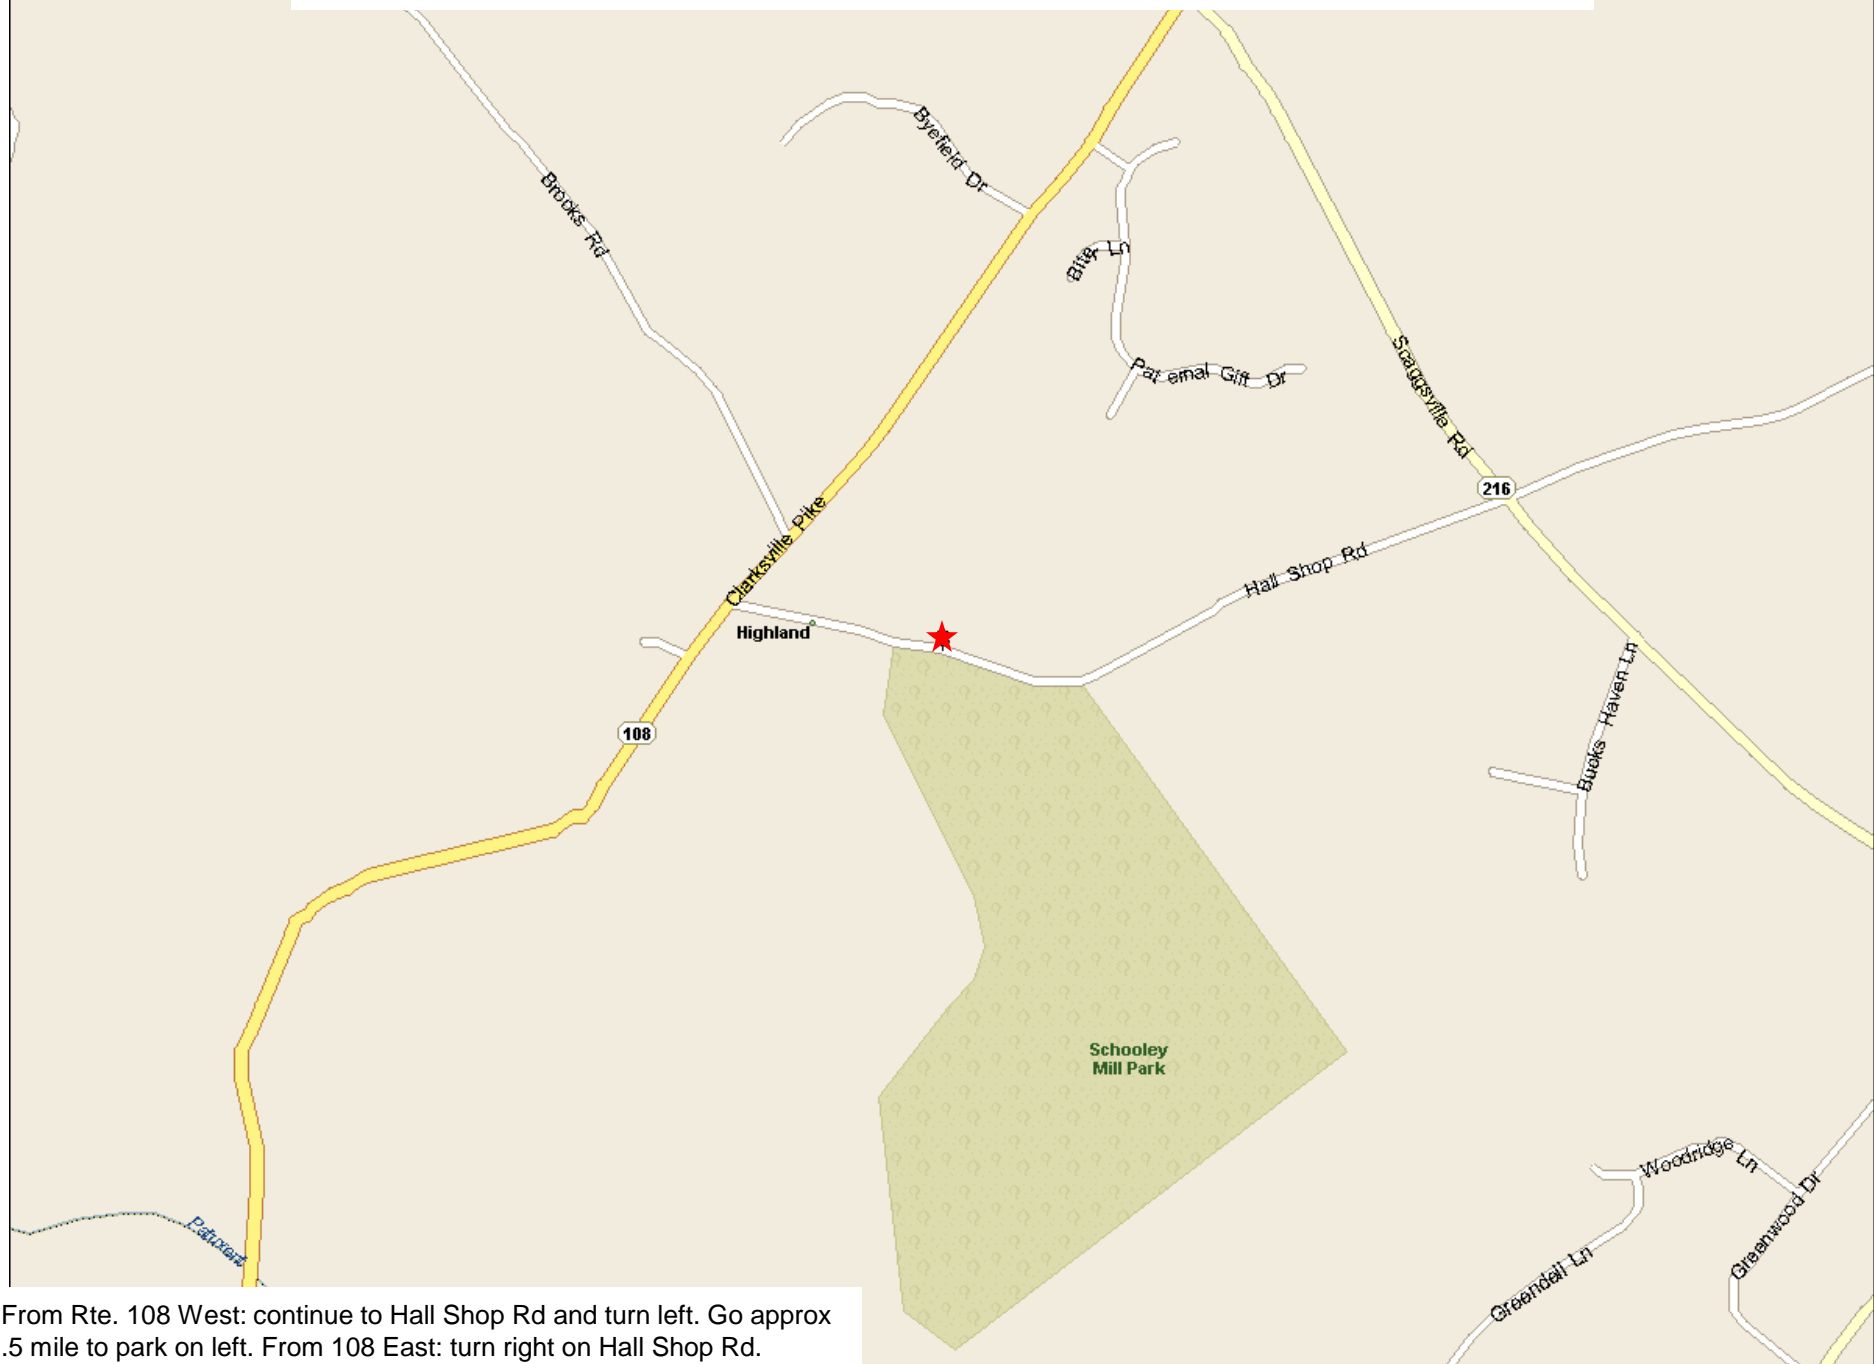

# Schooley Mill Park – 17925 Hall Shop Road, Highland, MD 20777

From Rte. 108 West: continue to Hall Shop Rd and turn left. Go approx .5 mile to park on left. From 108 East: turn right on Hall Shop Rd.

Schooley Mill Park – 17925 Hall Shop Road, Highland, MD 20777

From Rte. 108 West: continue to Hall Shop Rd and turn left. Go approx .5 mile to park on left. From 108 East: turn right on Hall Shop Rd.