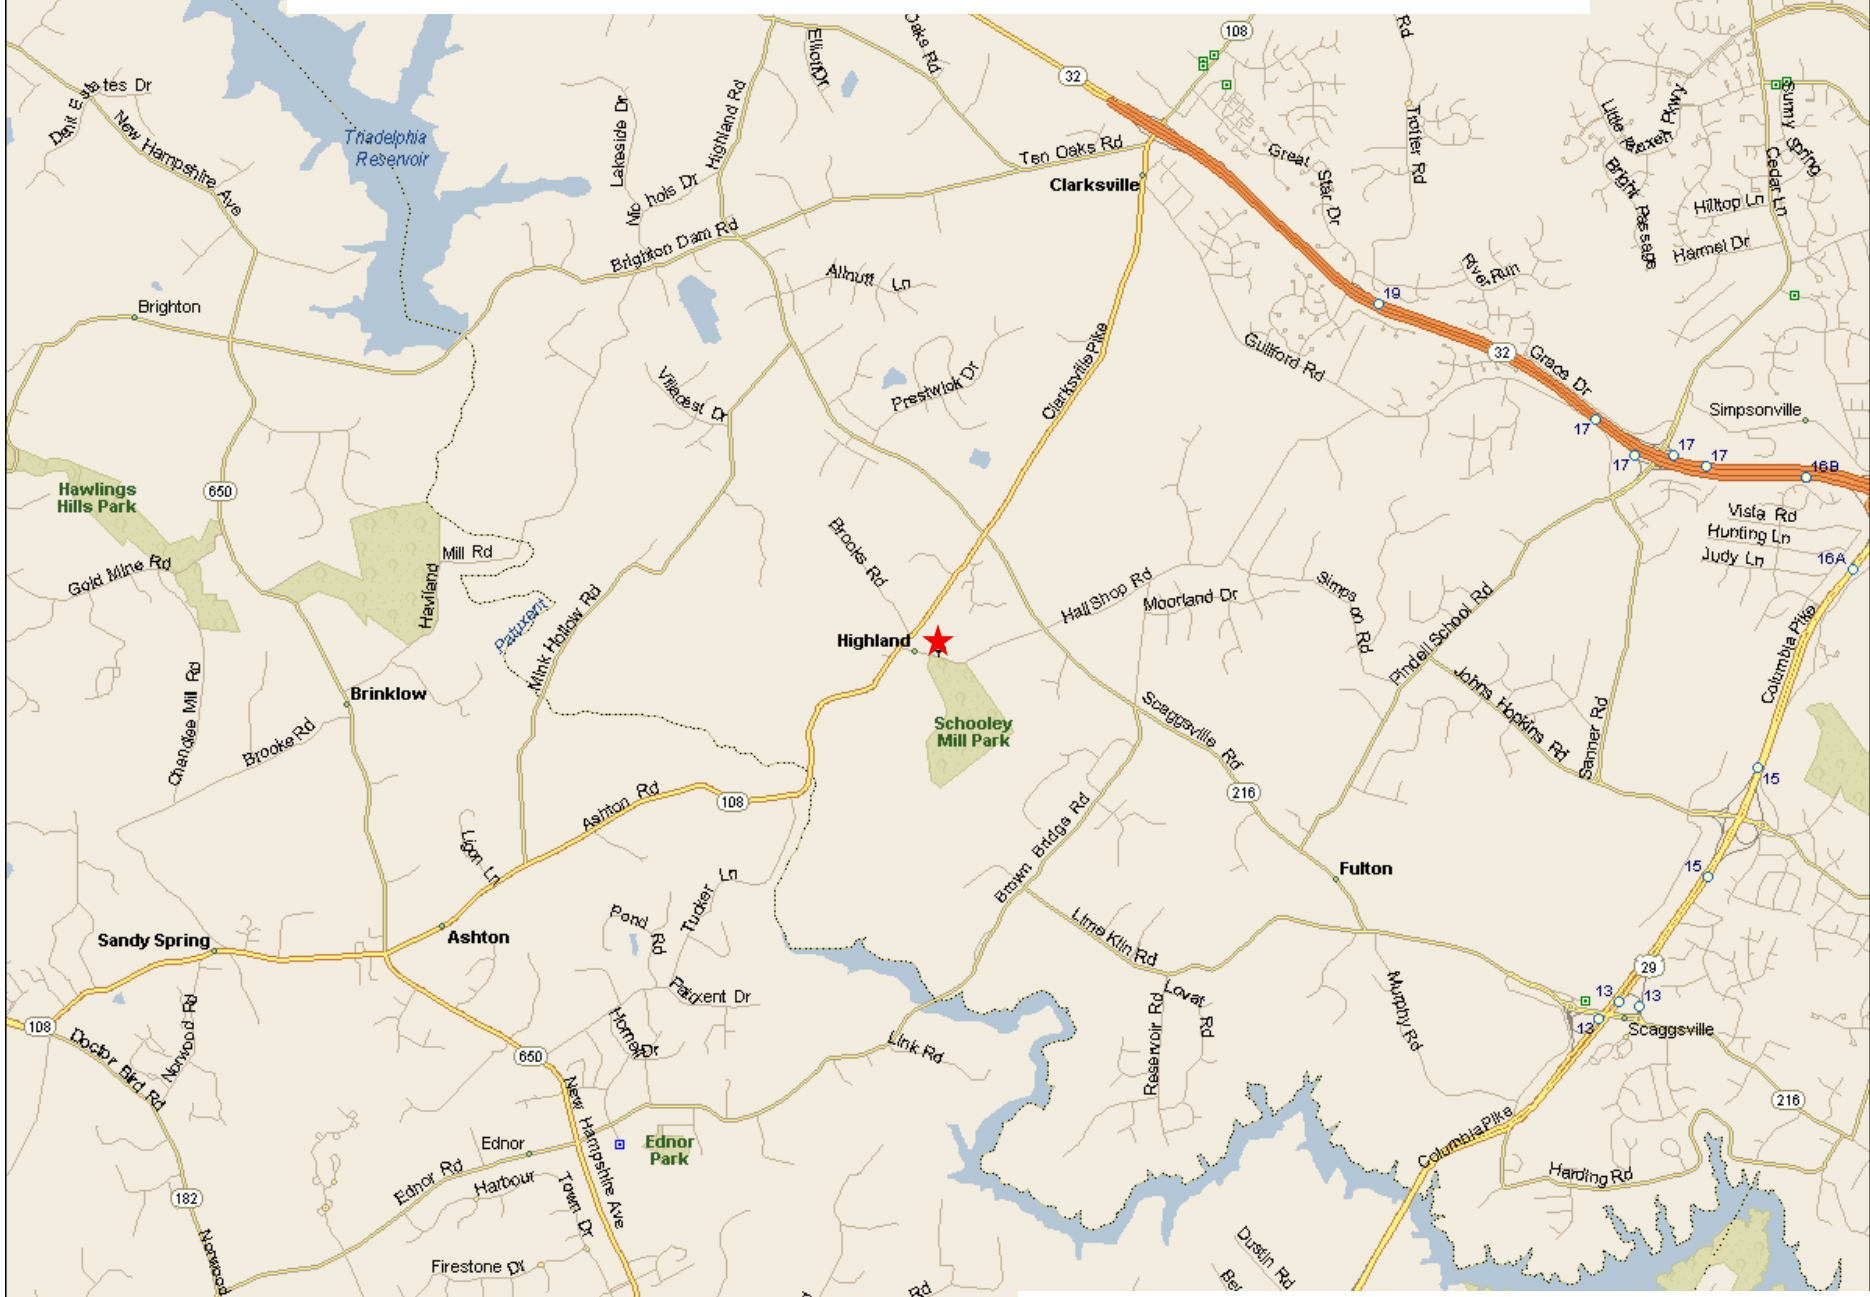

# Schooley Mill Park – 17925 Hall Shop Road, Highland, MD 20777

From Rte. 108 West: continue to Hall Shop Rd and turn left. Go approx .5 mile to park on left. From 108 East: turn right on Hall Shop Rd.

Schooley Mill Park – 17925 Hall Shop Road, Highland, MD 20777

From Rte. 108 West: continue to Hall Shop Rd and turn left. Go approx .5 mile to park on left. From 108 East: turn right on Hall Shop Rd.