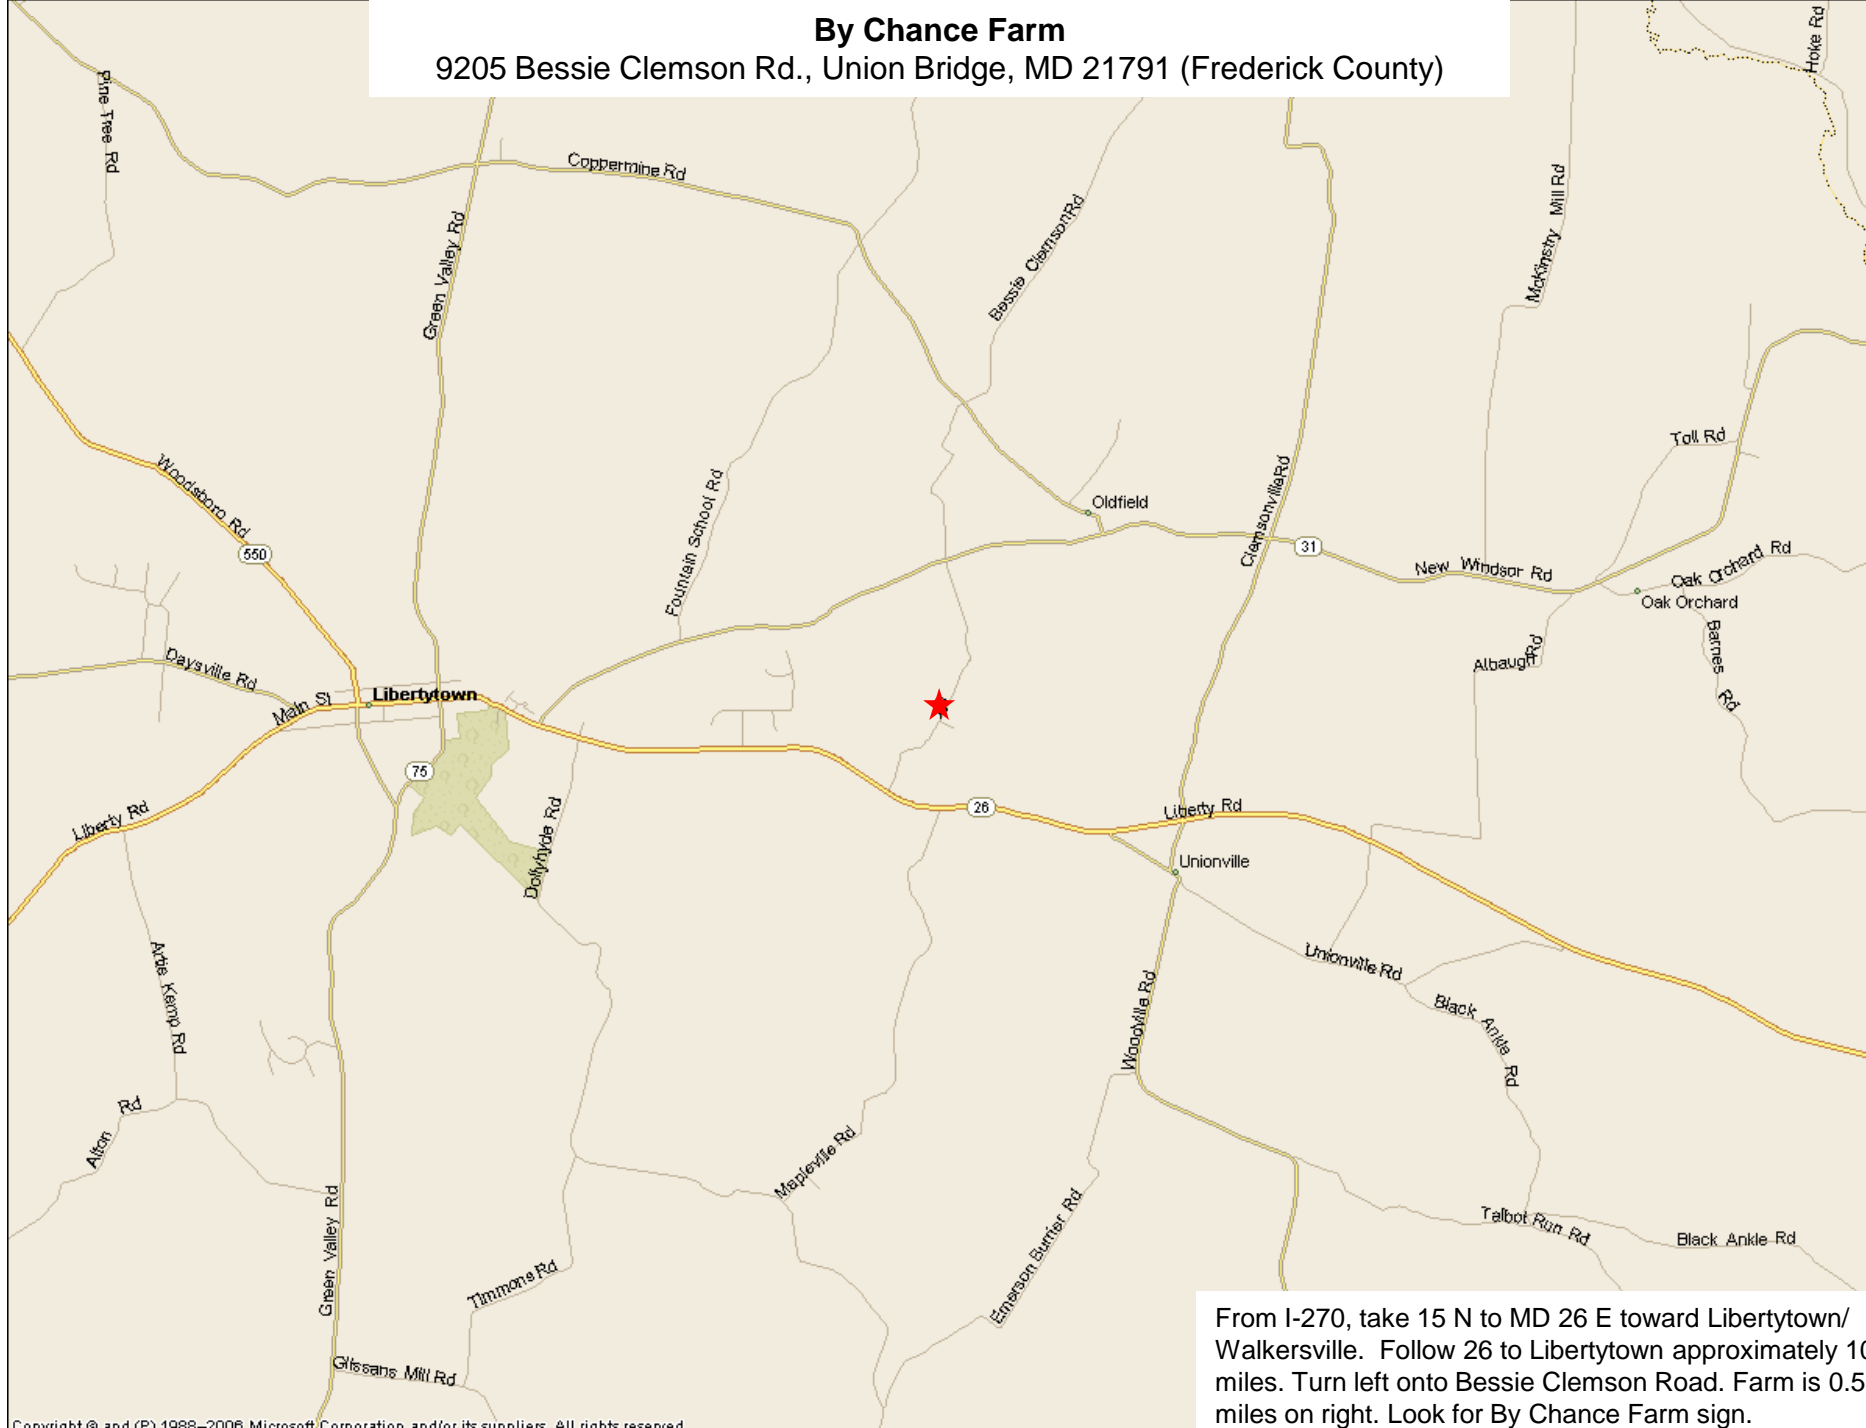

# By Chance Farm

9205 Bessie Clemson Rd., Union Bridge, MD 21791 (Frederick County)

From I-270, take 15 N to MD 26 E toward Libertytown/  
Walkersville. Follow 26 to Libertytown approximately 10  
miles. Turn left onto Bessie Clemson Road. Farm is 0.5  
miles on right. Look for By Chance Farm sign.

## By Chance Farm

9205 Bessie Clemson Rd., Union Bridge, MD 21791 (Frederick County)

From I-270, take 15 N to MD 26 E toward Libertytown/Walkersville. Follow 26 to Libertytown approximately 10 miles. Turn left onto Bessie Clemson Road. Farm is 0.5 miles on right. Look for By Chance Farm sign.

## By Chance Farm

9205 Bessie Clemson Rd., Union Bridge, MD 21791 (Frederick County)

From I-270, take 15 N to MD 26 E toward Libertytown/  
Walkersville. Follow 26 to Libertytown approximately 10  
miles. Turn left onto Bessie Clemson Road. Farm is 0.5  
miles on right. Look for By Chance Farm sign.