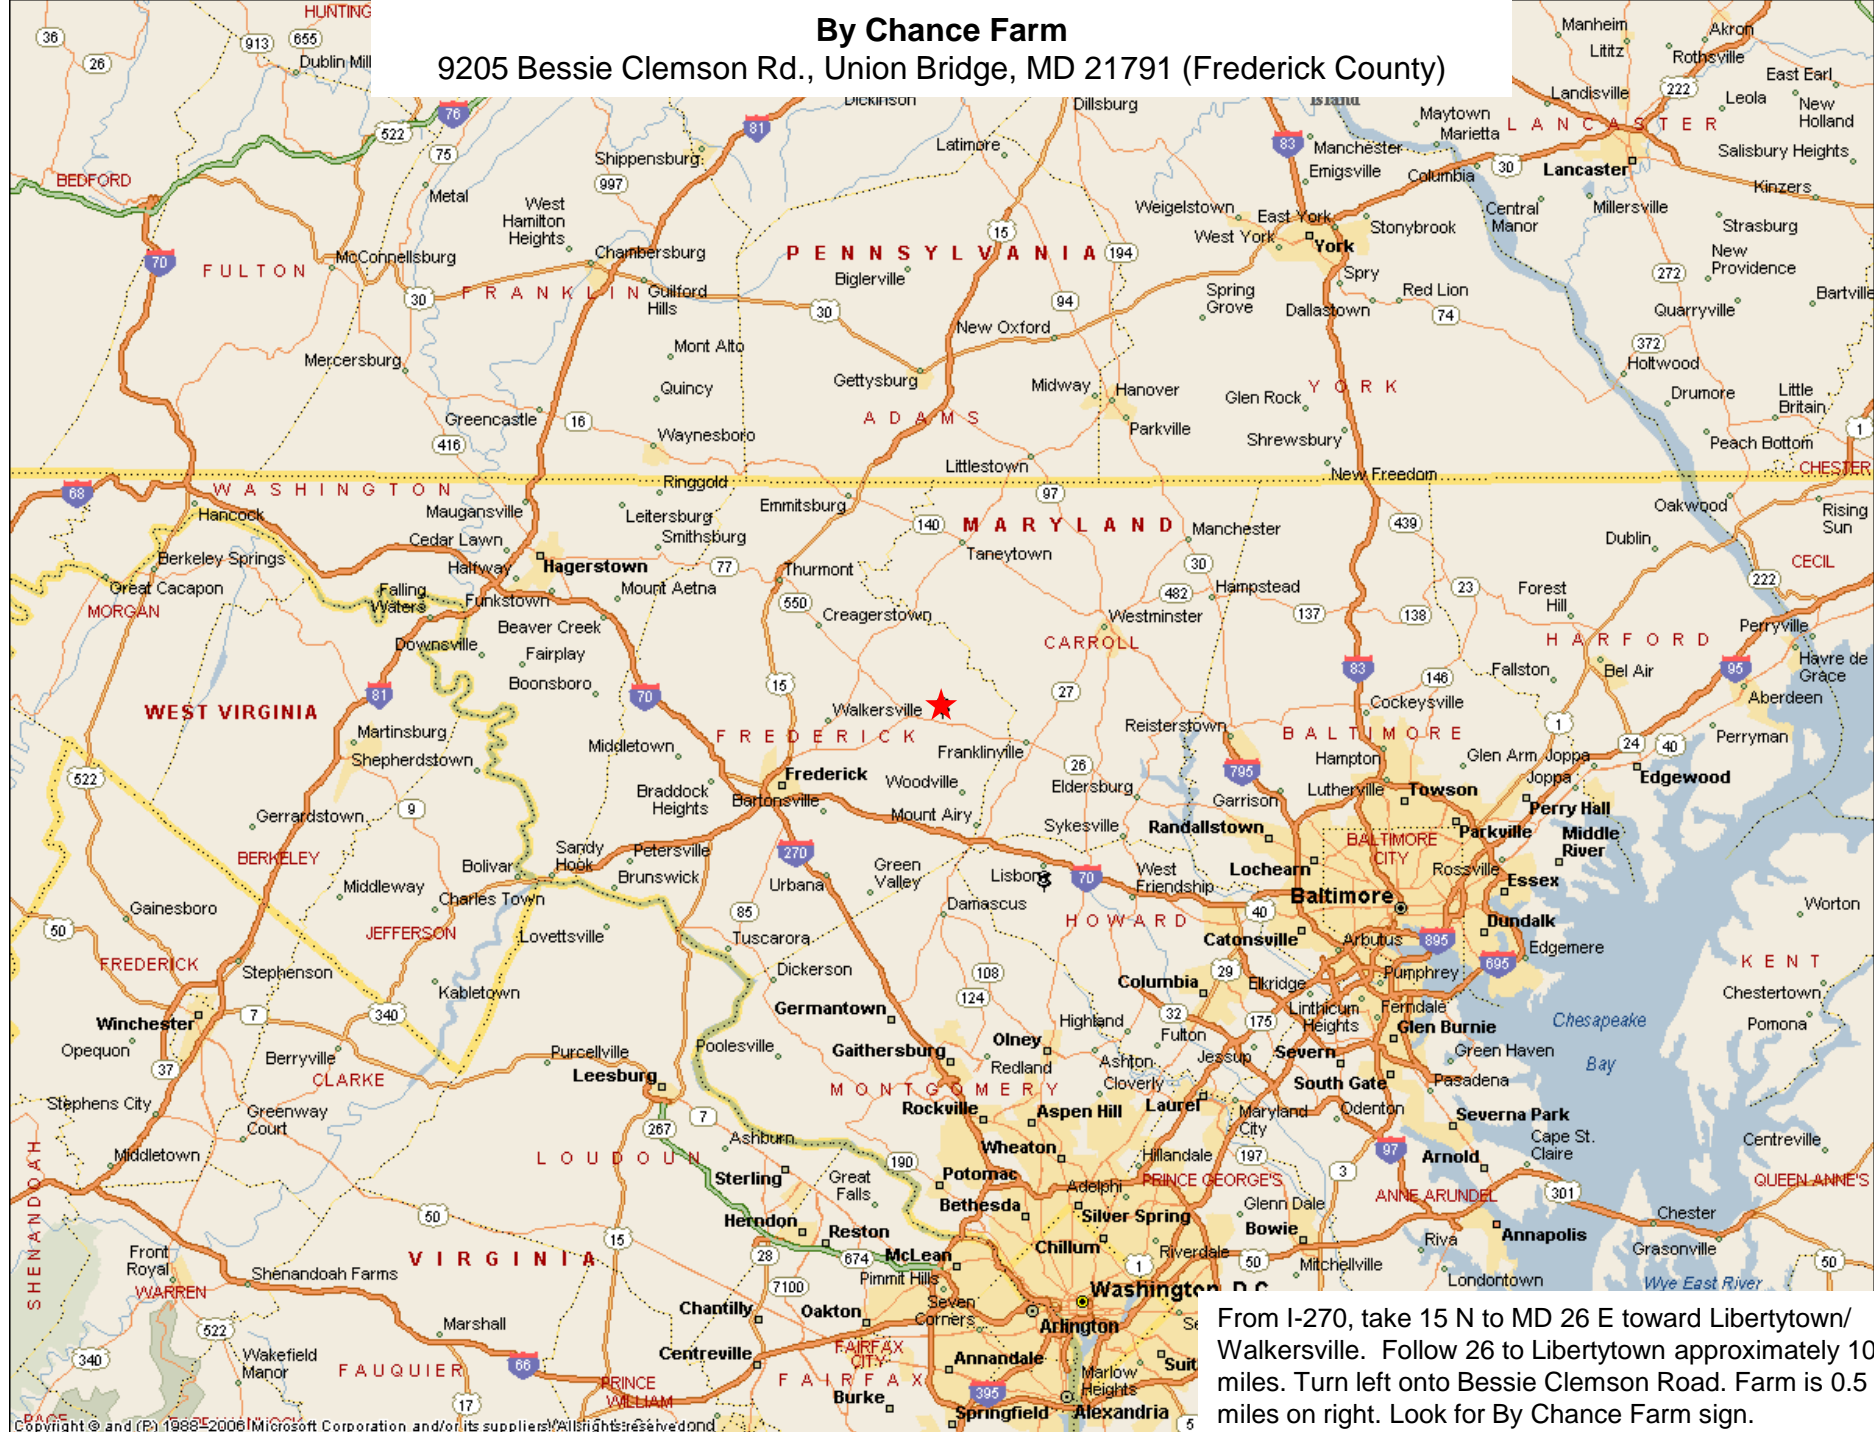

# By Chance Farm

9205 Bessie Clemson Rd., Union Bridge, MD 21791 (Frederick County)

From I-270, take 15 N to MD 26 E toward Libertytown/  
Walkersville. Follow 26 to Libertytown approximately 10  
miles. Turn left onto Bessie Clemson Road. Farm is 0.5  
miles on right. Look for By Chance Farm sign.

## By Chance Farm

9205 Bessie Clemson Rd., Union Bridge, MD 21791 (Frederick County)

From I-270, take 15 N to MD 26 E toward Libertytown/Walkersville. Follow 26 to Libertytown approximately 10 miles. Turn left onto Bessie Clemson Road. Farm is 0.5 miles on right. Look for By Chance Farm sign.

## By Chance Farm

9205 Bessie Clemson Rd., Union Bridge, MD 21791 (Frederick County)

From I-270, take 15 N to MD 26 E toward Libertytown/  
Walkersville. Follow 26 to Libertytown approximately 10  
miles. Turn left onto Bessie Clemson Road. Farm is 0.5  
miles on right. Look for By Chance Farm sign.