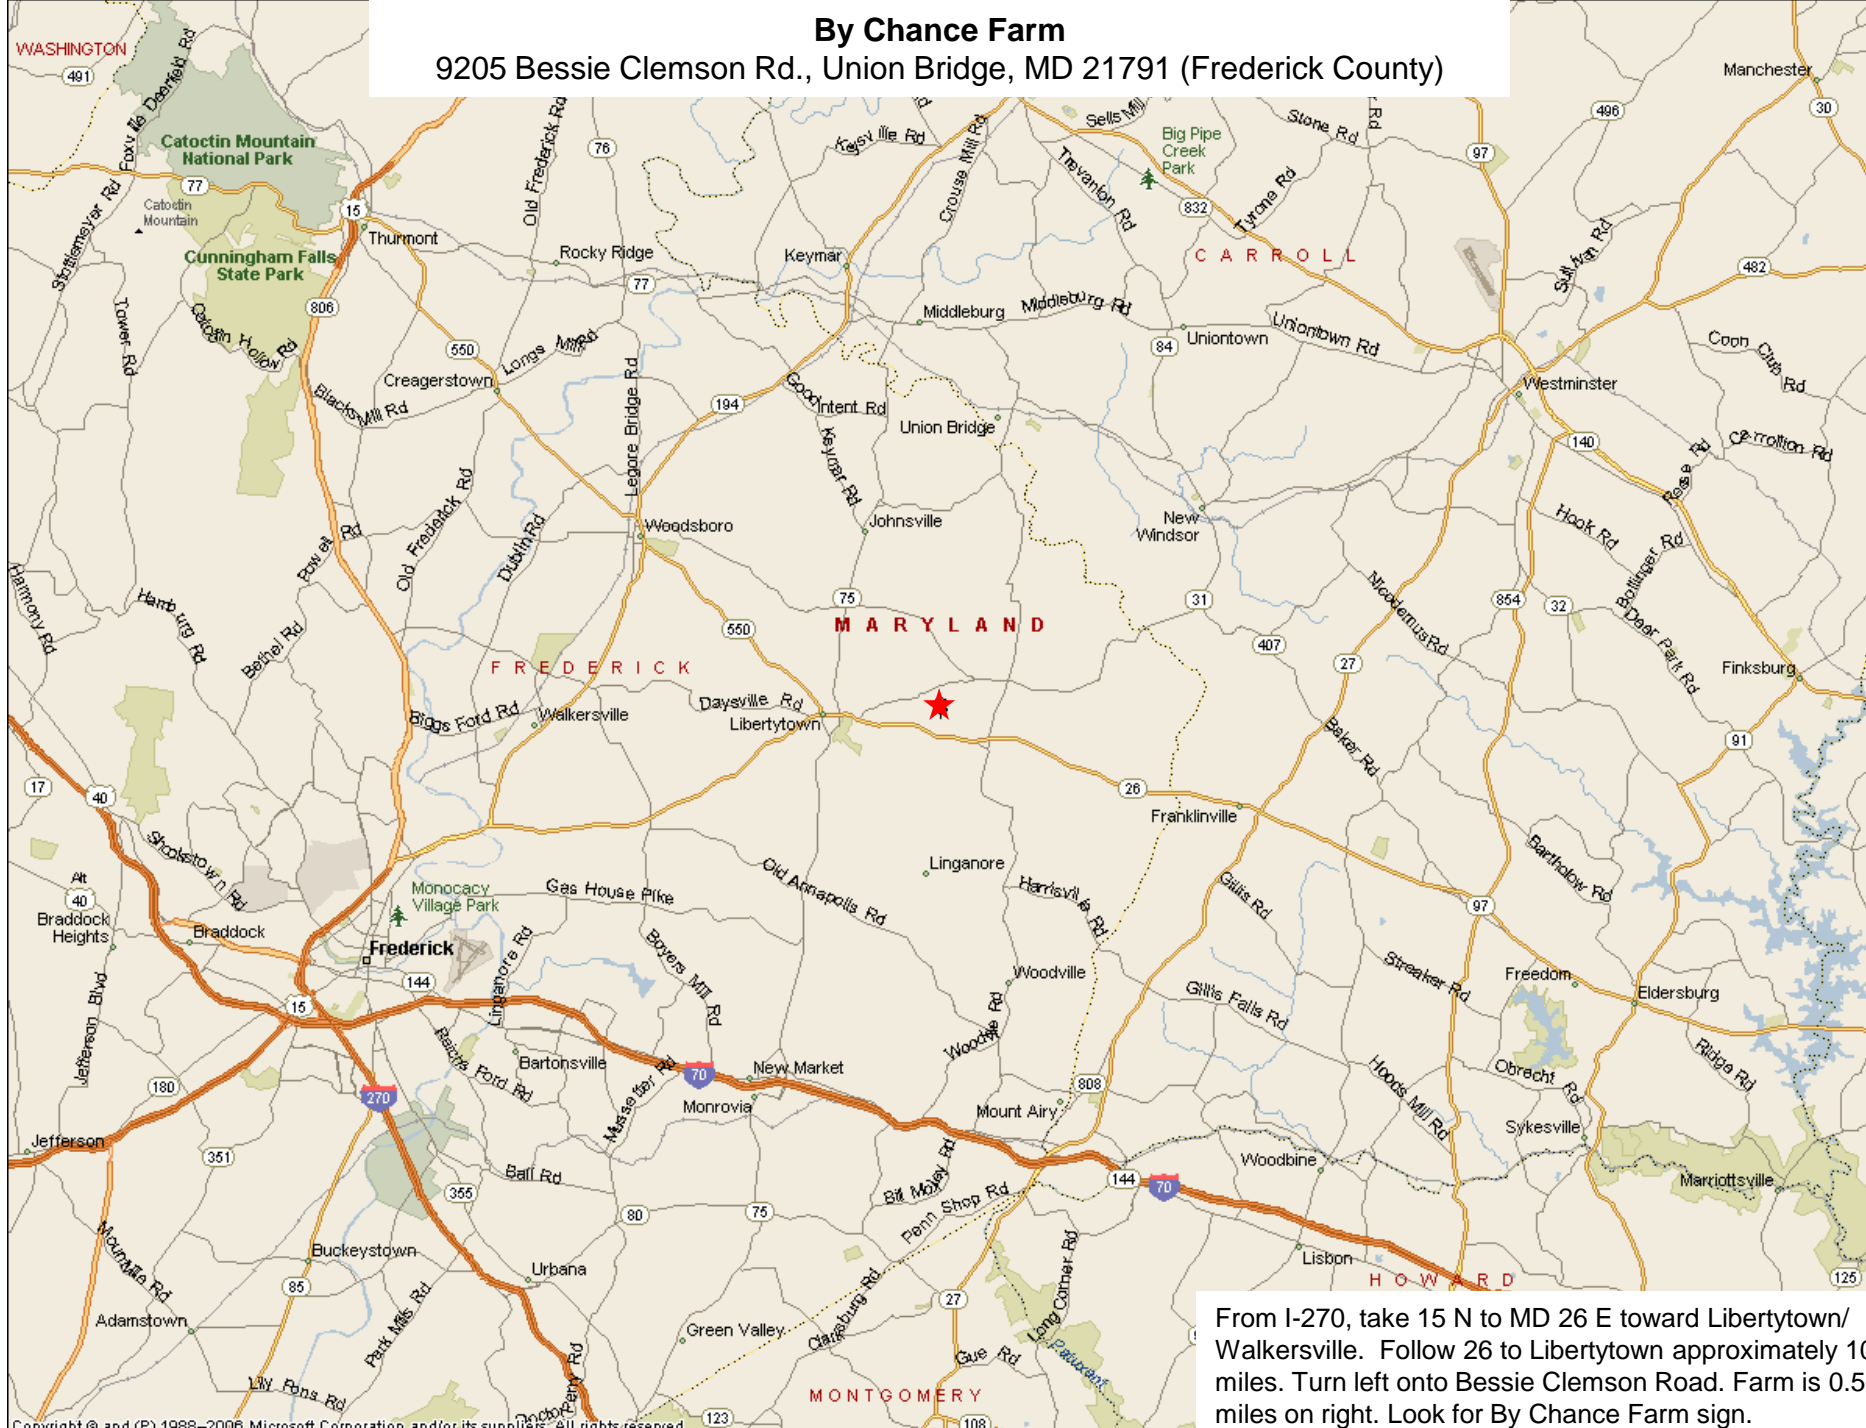

# By Chance Farm

9205 Bessie Clemson Rd., Union Bridge, MD 21791 (Frederick County)

From I-270, take 15 N to MD 26 E toward Libertytown/  
Walkersville. Follow 26 to Libertytown approximately 10  
miles. Turn left onto Bessie Clemson Road. Farm is 0.5  
miles on right. Look for By Chance Farm sign.

## By Chance Farm

9205 Bessie Clemson Rd., Union Bridge, MD 21791 (Frederick County)

From I-270, take 15 N to MD 26 E toward Libertytown/Walkersville. Follow 26 to Libertytown approximately 10 miles. Turn left onto Bessie Clemson Road. Farm is 0.5 miles on right. Look for By Chance Farm sign.

## By Chance Farm

9205 Bessie Clemson Rd., Union Bridge, MD 21791 (Frederick County)

From I-270, take 15 N to MD 26 E toward Libertytown/  
Walkersville. Follow 26 to Libertytown approximately 10  
miles. Turn left onto Bessie Clemson Road. Farm is 0.5  
miles on right. Look for By Chance Farm sign.